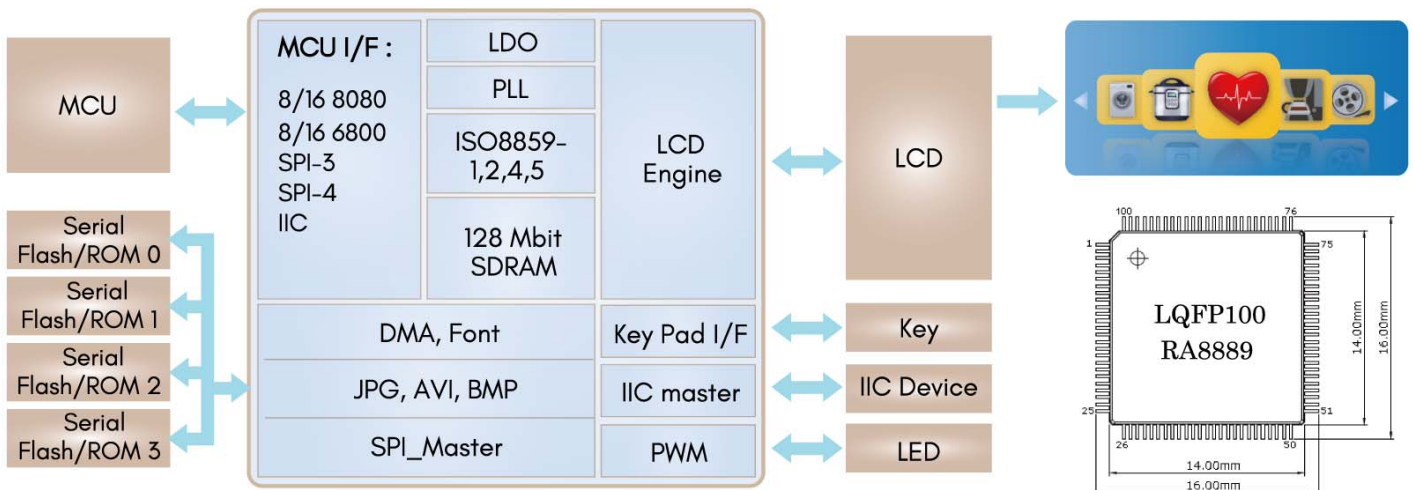

RA8889

Support AVI (Motion JPEG) for video display

Easy to create **Animation**

★ Application

- Medical Appliances
- Industrial Machines
- Elevator Control
- IA Products
- Measurement Equipments
- Financial Machines
- Home Appliances

★ Features Summary

- Resolution up to 1366 x 800
- Supports Mono / 256 / 65K /16.7M colors
- Supports SPI 3 | 4, IIC Serial MCU I/F
- Programmable Text / Graphic Cursor
- Embedded ASCII Font
- Supports Alpha-Blend
- Build-in Media decoder unit

Application Diagram

總公司

302 新竹縣竹北市台元一街 8 號 6 樓之 5
6F-5, 8, Tai Yuen 1st Street, Chupei City, Hsinchu, Taiwan
TEL : +886-3-5637888 FAX : +886-3-5601166
E-mail : sales@raio.com.tw

深圳办事处

深圳市南山区科技园科技路9号 桑达科技工业大厦323单元
Room 323, SED science and technology industry Building,
No.9 ,Tech Rd, Sci-Tech. Park, Nanshan, Shenzhen, China
TEL : +86-755-8347-4759 FAX : +86-755-83474946